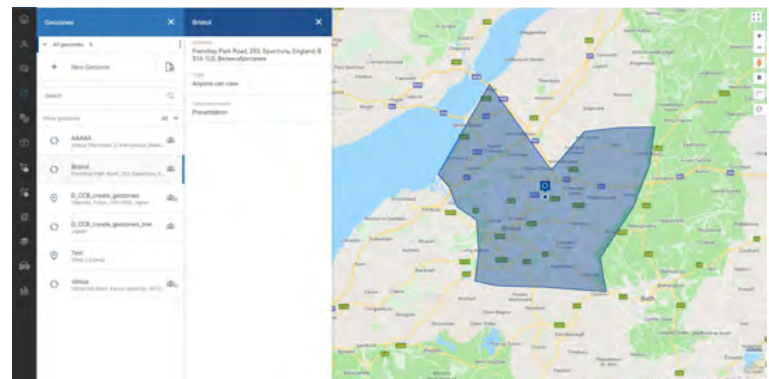

VEHICLE GEO-ZONES