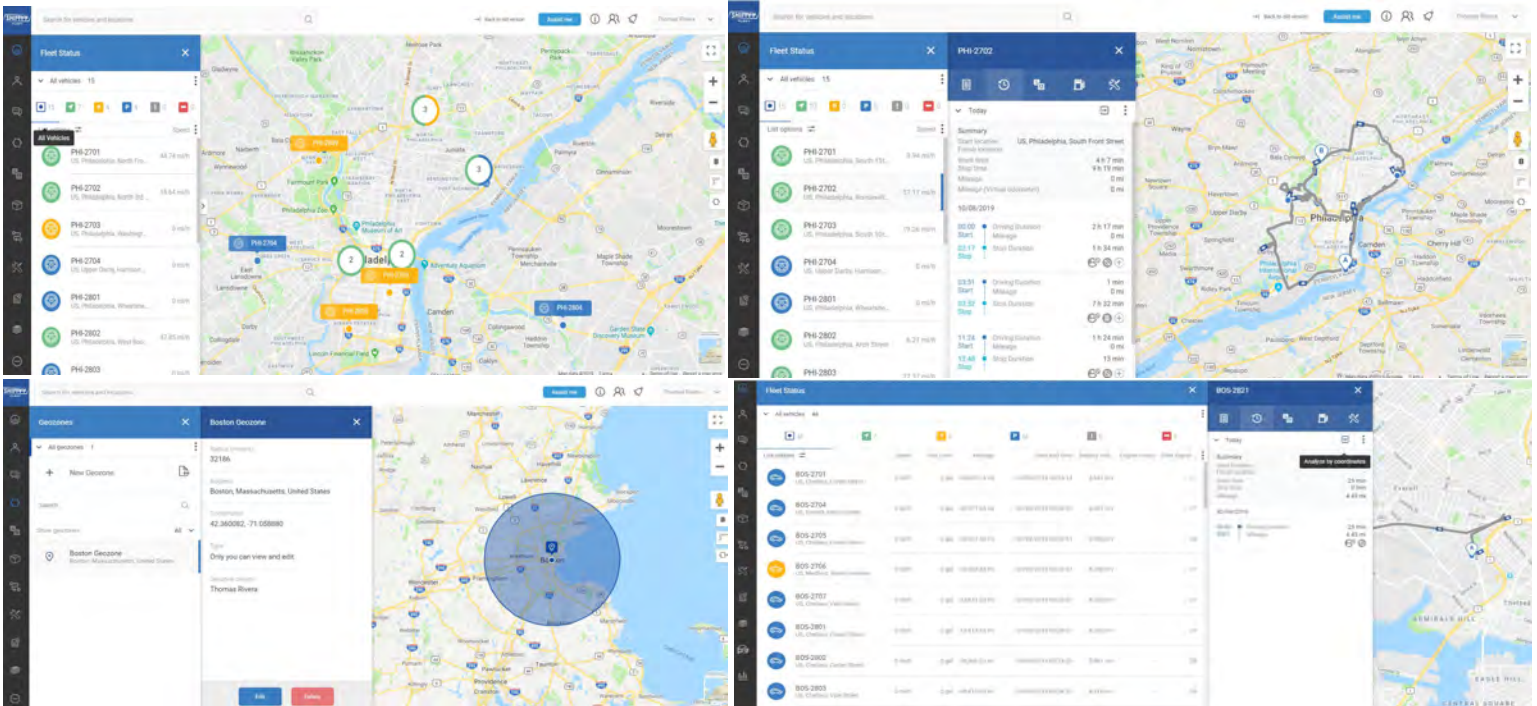

# INTELLIGENT FLEET MANAGEMENT

Shifty provides telematics solutions to increase the safety, efficiency and performance of any sized fleet.

## TECHNOLOGIES DELIVERED

- Telematics
- Real-Time GPS Tracking
- Routing & Tasks
- Advanced Analytics

## SOLUTIONS DELIVERED

- Fleet Management
- Driver Management
- Lot Management
- Logistics

# FLEET MANAGEMENT SOLUTIONS

Shifty utilizes real time GPS vehicle tracking technology software.