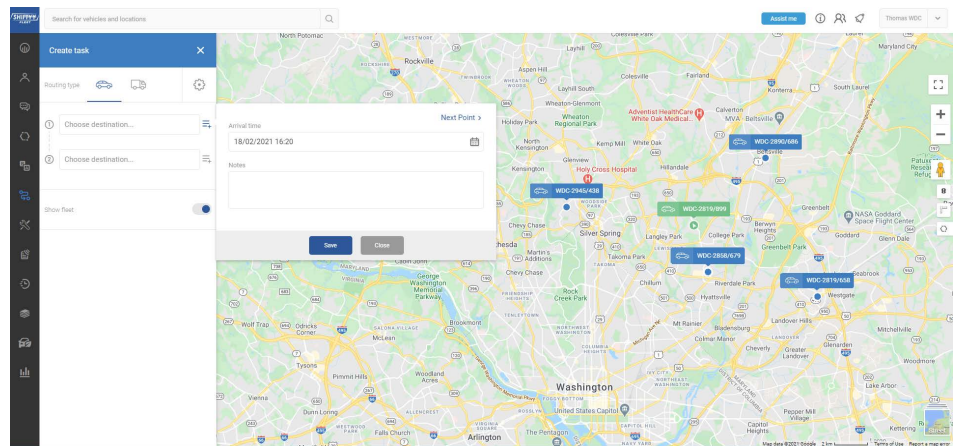

## VEHICLE GEO-ZONES

# SHIFTYY ROUTING & TASKS

Shifty's driver application allows drivers to obtain delivery drop offs, suggested routes, tasks, dispatch messaging and much more.

Features include:

- Driver Routing App
- Optimized Dispatching
- Driver Behavior Scorecard
- Asset & Cargo Tracking
- Routing & Tasks
- Map Routing
- Scheduled Deliveries
- Delivery Confirmations
- Two-way diver messaging

## DISPATCH ROUTING ASSIGNMENT

## DRIVER ROUTING & TASKS