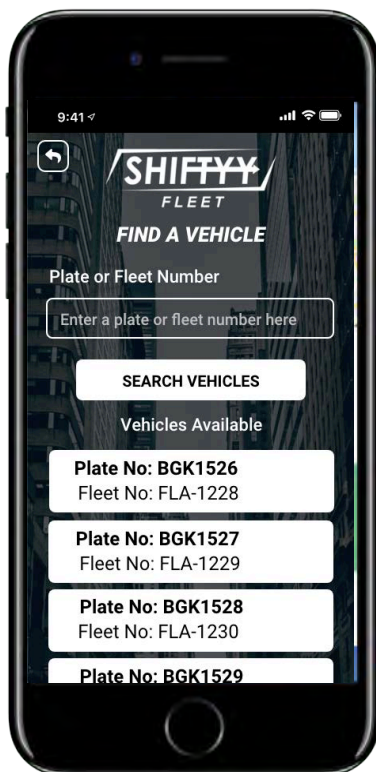

## DRIVER MANAGEMENT

Shiftyy's driver application allows drivers to obtain delivery drop offs, suggested routes, tasks, dispatch messaging and much more.

Features include:

- Driver Routing App
- Optimized Dispatching
- Driver Behavior Scorecard
- Asset & Cargo Tracking
- Routing & Tasks
- Map Routing
- Scheduled Deliveries
- Delivery Confirmations
- Two-way diver messaging

## DRIVER BEHAVIOR ANALYTICS

DRIVER INSPECTION APP

DRIVER SCORECARD

DRIVER ANALYTICS

## SHIFTYY KEY-LESS APP

Shiftyy's innovative key-less entry technology allows drivers to unlock/lock using a smartphone or dispatchers can unlock/lock remotely.

Features include:

- Employee Vehicle Sharing
- Lock/Unlock using App
- Bluetooth Enabled
- Directly Installed (no key wiring)
- Automated Dispatching
- Remote Unlock/Lock
- Employee Shift Management
- Booking Reports

FIND VEHICLE

UNLOCK VEHICLE

LOCK VEHICLE