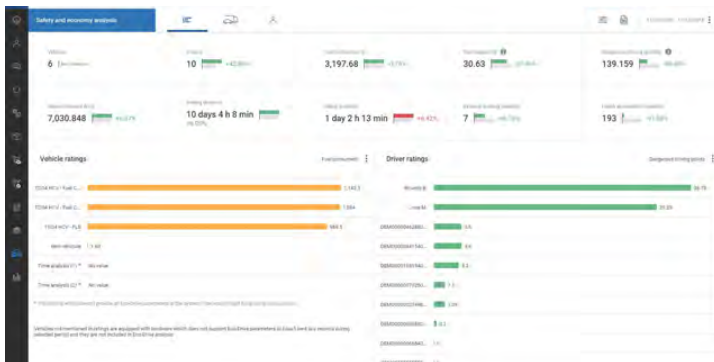

VEHICLE SAFETY & ECONOMY ANALYSIS