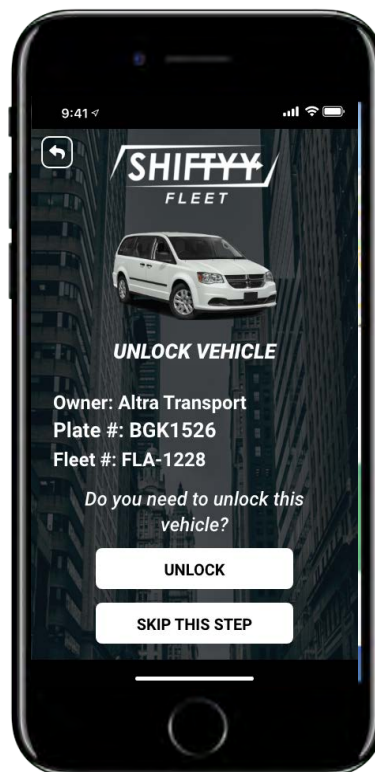

UNLOCK VEHICLE