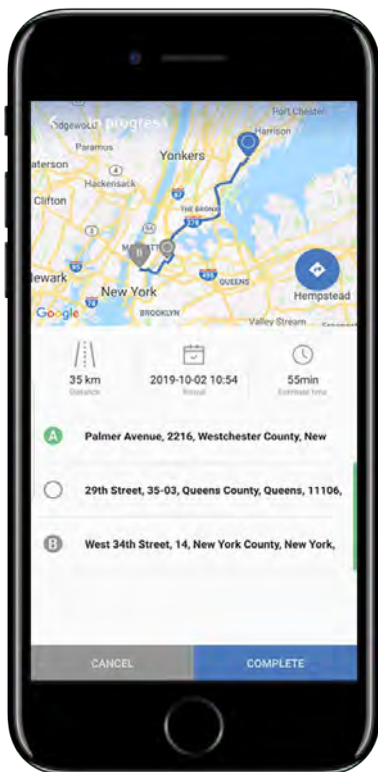

ROUTING & TASKS