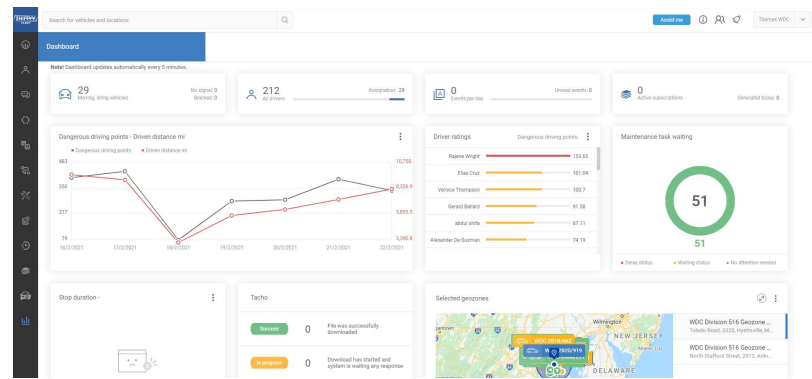

# FLEET MANAGEMENT SOLUTIONS

Shifty utilizes real time GPS vehicle tracking technology software.

# VEHICLE MANAGEMENT

Harness the power of advanced keyless entry and intelligent fleet management with an installed Shiftyy Fleet GPS Device.

Features include:

- Vehicle Economy
- Vehicle Geo Zone Alerts
- Vehicle Fuel Usage & Mileage
- Vehicle Maintenance
- Maintenance Alerts
- Safety & Economy Analysis

## FLEET DASHBOARD