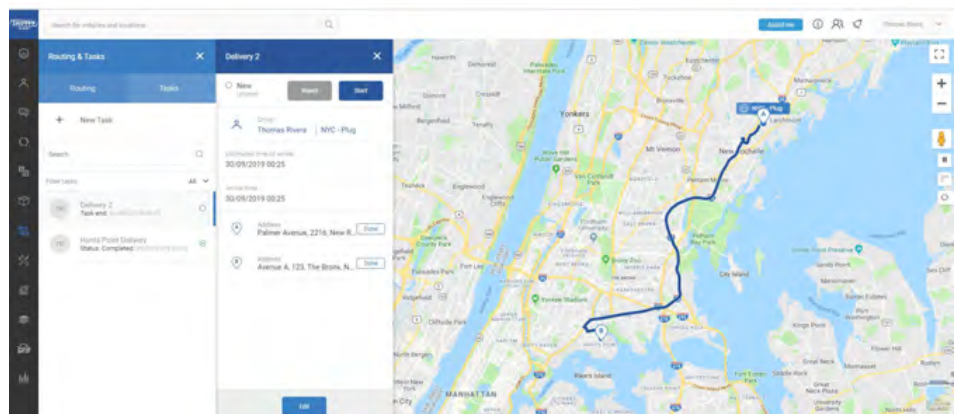

DRIVER ROUTING & TASKS