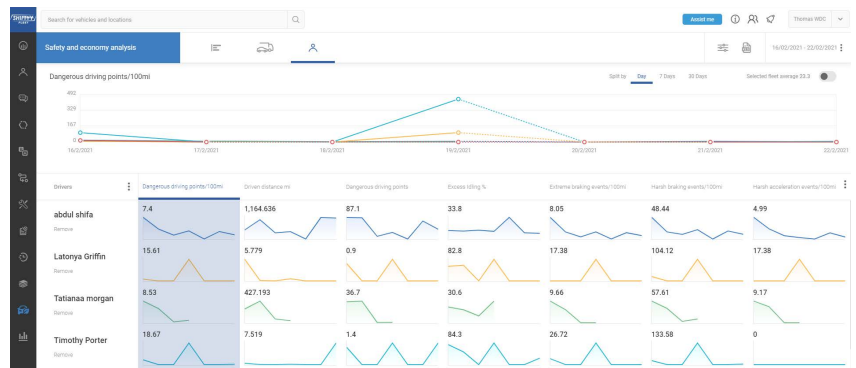

## DRIVER ROUTING & TASKS

## DRIVER MANAGEMENT

Shiftyy's driver application allows drivers to obtain delivery drop offs, suggested routes, tasks, dispatch messaging and much more.

Features include:

- Driver Routing App
- Optimized Dispatching
- Driver Behavior Scorecard
- Asset & Cargo Tracking
- Routing & Tasks
- Map Routing
- Scheduled Deliveries
- Delivery Confirmations
- Two-way diver messaging

## DRIVER BEHAVIOR ANALYTICS

DRIVER INSPECTION APP

DRIVER SCORECARD

DRIVER ANALYTICS